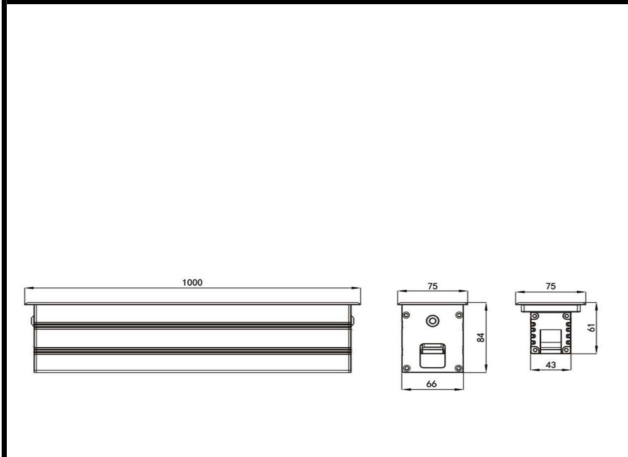

Sovitron Interior Pvt.Ltd.

Model Name	UNITY-M46 / DL-OHM-M46-18
Description	linear Inground light

Technical description	Image
-----------------------	-------

Dimension	L=1000mm Cutout W=66mm With trim W=75mm H=84mm
Frame	Aluminum
Color Tempertaure	3000K
Power	18W
Total Luminous Flux	1530 lm
Efficacy	85 lm/W
IP rating	67
Color Rendering	≥80
Mounting	Buried
Beam angle	10°/30°/45°/60°/10°×60°/25°×45°
Optics	Tempered glass
Dimming	NON-Dimmable
Operating Voltage	220-240 VAC
Standard Lifetime	L70 minimum at 50,000 burning hours

Dimension diagram

Remarks:-

Address: Plot #7 Saroorpur-Nangla Industrial Area,Ballabgarh-Sohna Road,Faridabad-121005
Email: info@sovitron.com